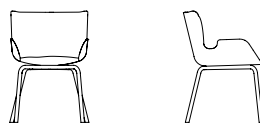

Olivia

design Umberto Asnago

DISEGNI - DRAWINGS

MISURE - MEASUREMENTS

SEDIA

Sedia con schienale rivestito in pelle e imbottitura interna rivestita in tessuto o pelle. Basamento in metallo disponibile nelle versioni nickel nero lucido, brunito o ottone satinato.

CHAIR

Chair with backrest covered in leather and internal padding covered in fabric or leather. Metal base available in polished black nickel, burnished metal or satin brass finishes.

OLIVIA
54 x 55 x 78 cm